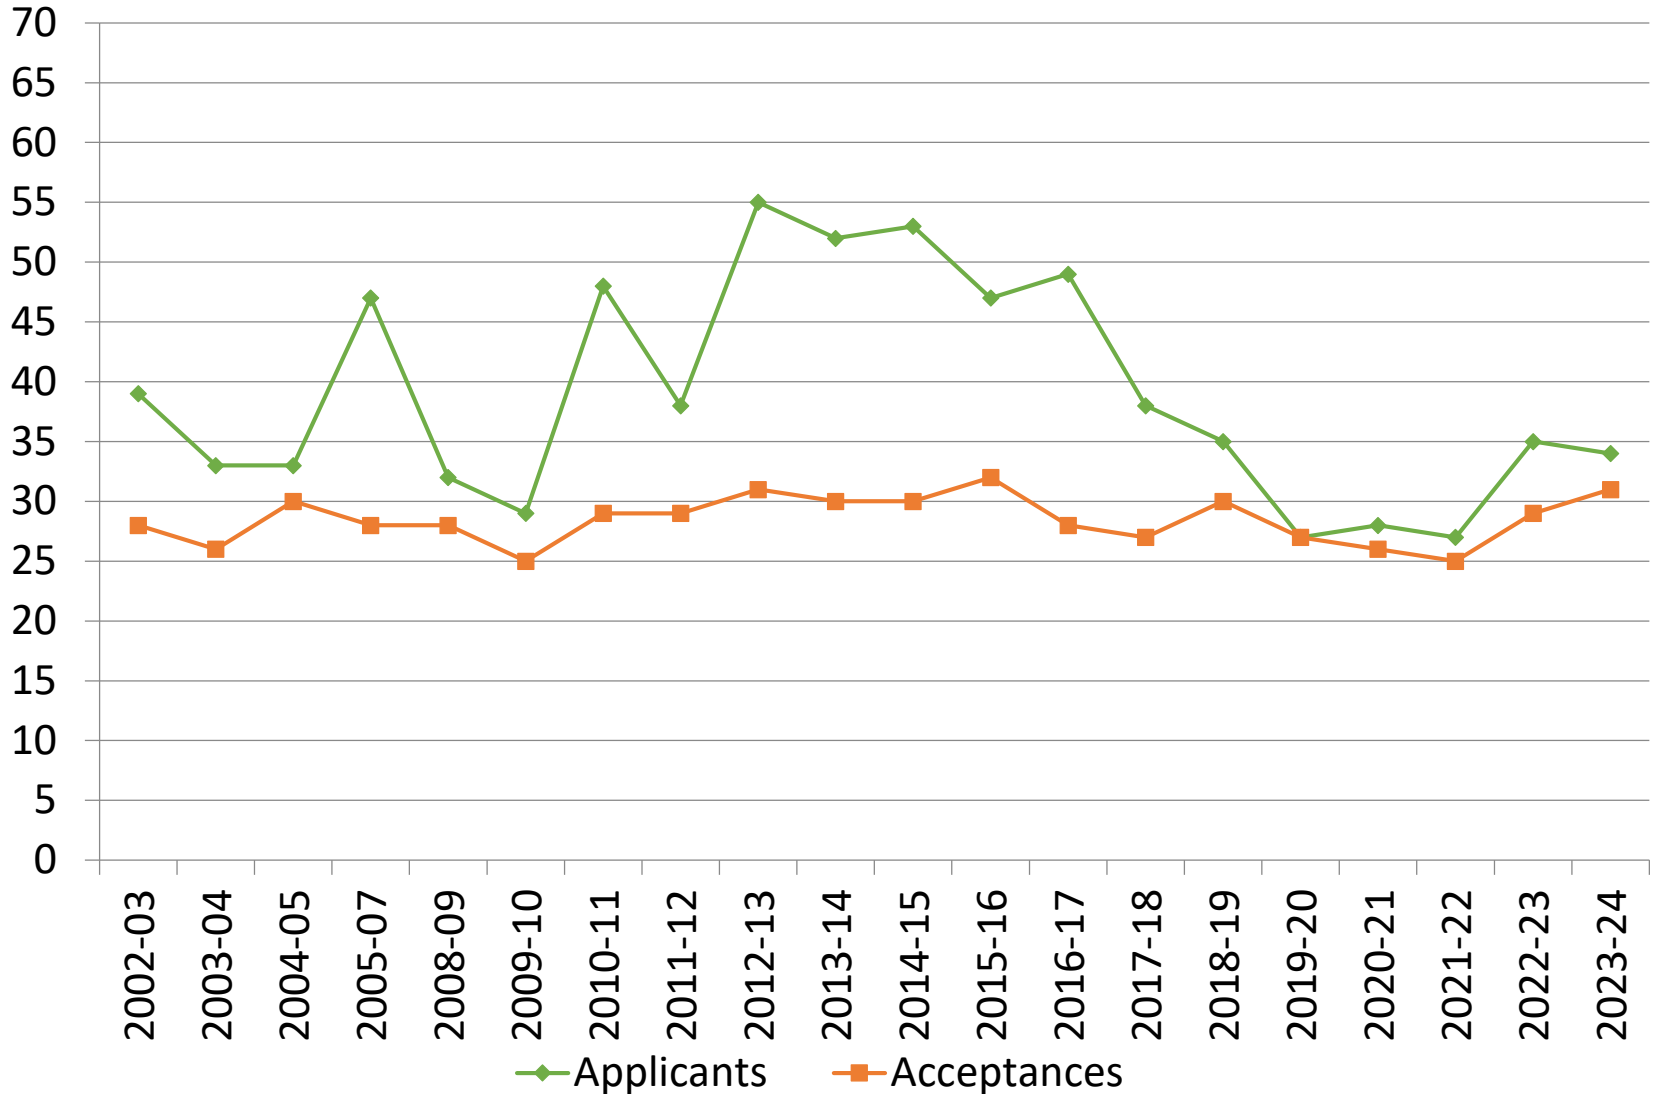

Applicants and Acceptances

Enrollment and Graduates

Attrition Rate

Year	Second Half Enrollment	Attrition #	Attrition %
2021-2022	21	0	0
2020-2021	23	0	0
2019-2020	25	0	0
2018-2019	25	0	0
2017-2018	22	1	4.5
2016-2017	24	0	0
2015-2016	21	0	0
2014-2015	25	0	0
2013-2014	30	0	0
2012-2013	27	0	0
2011-2012	25	0	0
2010-2011	25	0	0

Attrition determined using NAACLS guidelines
(final half of program)

Graduate Placement Rates

Year of Graduation	Number of Graduates	% Employed or Continued with Education within 1 Year
2022	21	100
2021	23	100
2020	25	96
2019	23	100
2018	22	100
2017	24	100
2016	21	100
2015	25	100
2014	30	100
2013	27	100
2012	25	100
2011	25	100