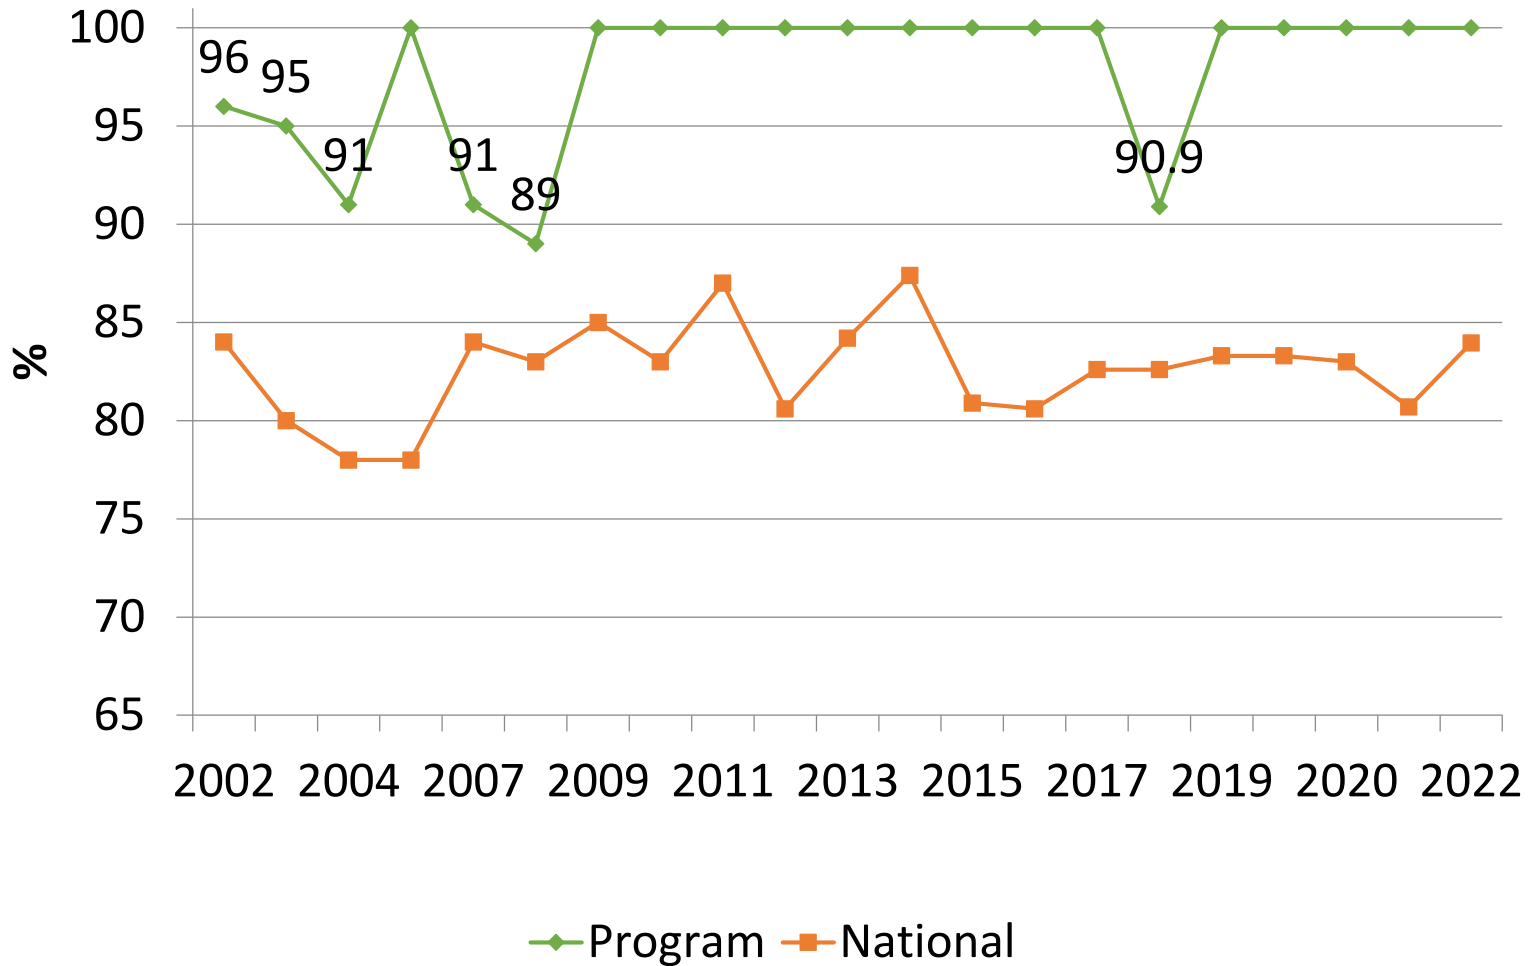

Graduate Placement Rates

Year of Graduation	Number of Graduates	% Employed or Continued with Education within 1 Year
2022	21	100
2021	23	100
2020	25	96
2019	23	100
2018	22	100
2017	24	100
2016	21	100
2015	25	100
2014	30	100
2013	27	100
2012	25	100
2011	25	100

Percent Pass - ASCP Examination